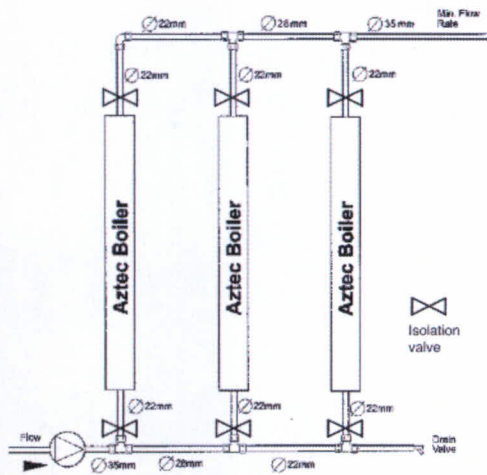

TOTALLY FOCUSED ON THE HEATING MARKET

Applications and Specifications

OPEN VENT SYSTEM

SEALED SYSTEM

For larger properties the boilers can be linked in any combination to provide greater heating capacity. For example by linking 2 x 11kW boilers to produce 22kW of heat, or 6 x 12kW to produce 72kW of heat.

MODEL	OUTPUT kW	L mm	D mm	W mm	WEIGHT Kg	WATER CONTENT Ltr	GAS COUNCIL Nos
AZTEC-2	2	550	143	165	7.0	1.0	EB 897 01
AZTEC-6	6	825	143	165	8.1	2.1	EB 897 02
AZTEC-9	9	1080	143	165	10.6	3.2	EB 897 03
AZTEC-11	11	1080	143	165	10.8	3.2	EB 897 04
AZTEC-12	12	1080	143	165	10.8	3.2	EB 897 05