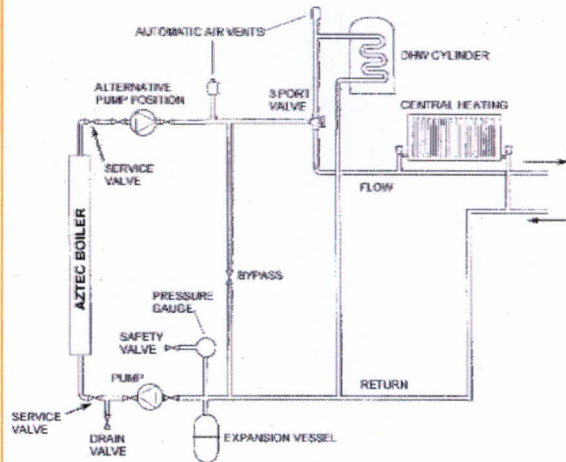

TOTALLY FOCUSED ON THE HEATING MARKET

Applications and Specifications

OPEN VENT SYSTEM

SEALED SYSTEM

For larger properties the boilers can be linked in any combination to provide greater heating capacity. For example by linking 2 x 11kW boilers to produce 22kW of heat, or 6 x 12kW to produce 72kW of heat.

MODEL	OUTPUT kW	L mm	D mm	W mm	WEIGHT Kg	WATER CONTENT Ltr	GAS COUNCIL Nos
AZTEC-2	2	550	143	165	7.0	1.0	EB 897 01
AZTEC-6	6	825	143	165	8.1	2.1	EB 897 02
AZTEC-9	9	1080	143	165	10.6	3.2	EB 897 03
AZTEC-11	11	1080	143	165	10.8	3.2	EB 897 04
AZTEC-12	12	1080	143	165	10.8	3.2	EB 897 05