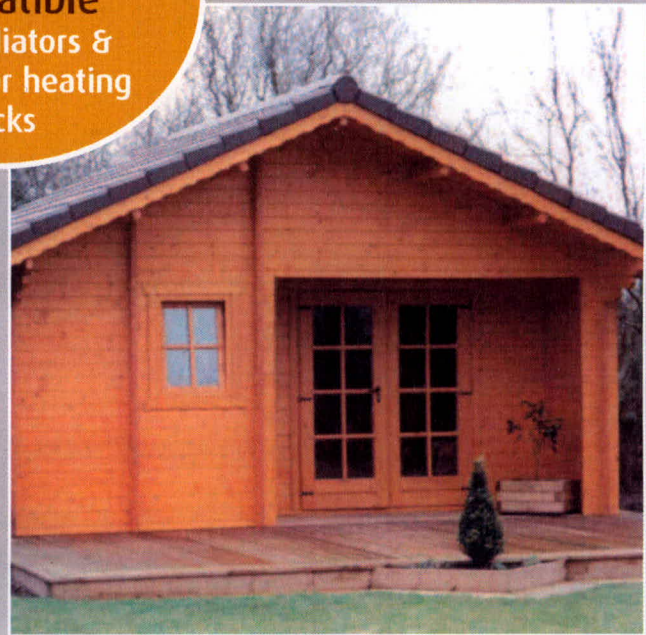

The country's leading manufacturer of central heating boilers