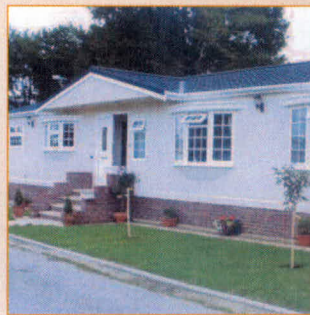

Mobile Homes
and Caravans